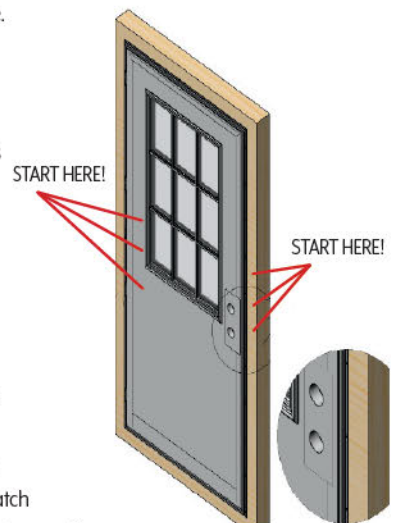

straight into the studs, not at an angle. Tighten the screws until the putty squeezes out.

6. Install screws in the top and bottom horizontal rails in the same manner as the vertical rails until all attachment points are filled.
7. The door should now be securely fastened to the wall and safe to use the features of the door. Remove the shipping clips and operate the door several times to be sure it functions as designed.
8. Optional-Attach two screws of length between 1-1/2"-2" into one hole of the latch and deadbolt (if included) brackets that securely enters the jamb.
9. Any additional sealant to the exterior can be added as deemed necessary by the installer to complete their installation requirements.
10. Install hardware and any safety chain in compliance with the manufacturer's instructions at this time.

You have completed
the installation.

Visit Caliber
Doors on
YouTube
for helpful
video tips!